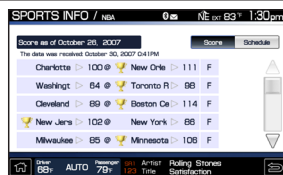

SIRIUS Travel Link

SIRIUS Travel Link connects users to up-to-date traffic, weather, fuel prices, movie listings, sports scores and more. Movie listings highlight show times, run lengths and ratings. The system can sort theaters by distance and direct drivers to the selected location. Access schedules and scores for your favorite sports teams. View incident information and avoid slow areas with a recalculated route. Check out current weather conditions for an area, view a five-day forecast or scan a coast-to-coast weather map. Fuel information can be sorted by price, distance or alphabetically.