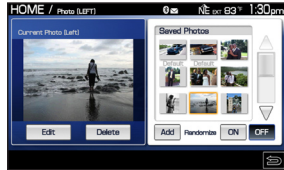

3-D Bird's-Eye

The new 3-D bird's-eye map has a day- and night time view, displays various brand icons and landmarks along a route, and can split screen to provide detailed freeway exit, turn and ramp transition lane guidance.