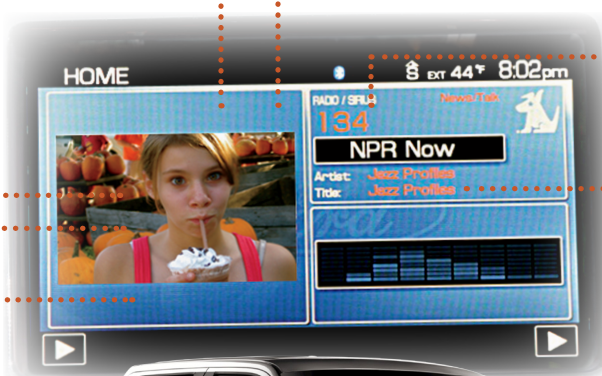

The new 3-D bird's-eye map has a day- and night time view, displays various brand icons and landmarks along a route, and can split screen to provide detailed freeway exit, turn and ramp transition lane guidance.

Touch-Screen Automatic Climate Control

Touch-screen automatic climate control is available on voice-activated touch-screen Navigation System equipped vehicles with an 8-inch touch screen.

Jukebox

The digital jukebox can store approximately 2,400 songs and enables users to browse their music library via the screen or through voice activation.

SIRIUS Satellite Radio

The navigation screen displays the SIRIUS channel icon for easy recognition, as well as artist and song title information.

Ford SYNC

Users can connect to Ford SYNC via voice commands or the system's touch screen.